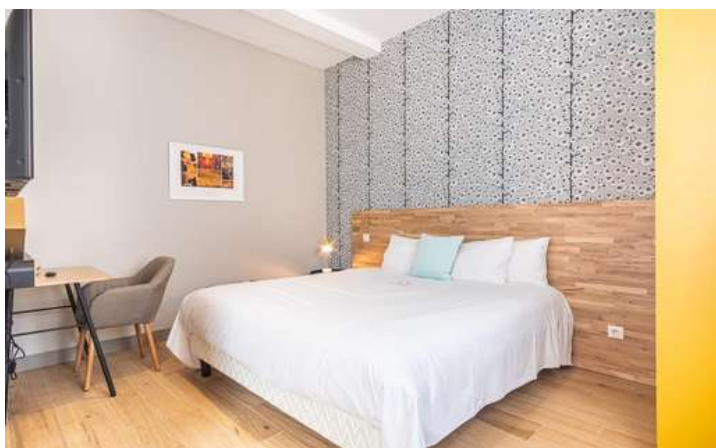

Bed and Breakfast rooms