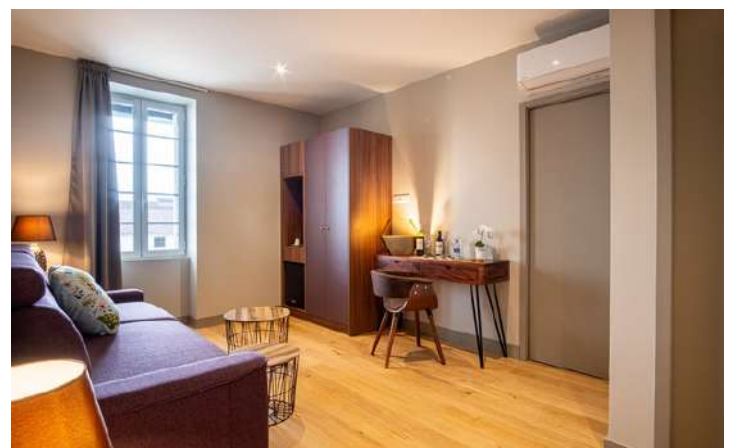

Bed and Breakfast rooms