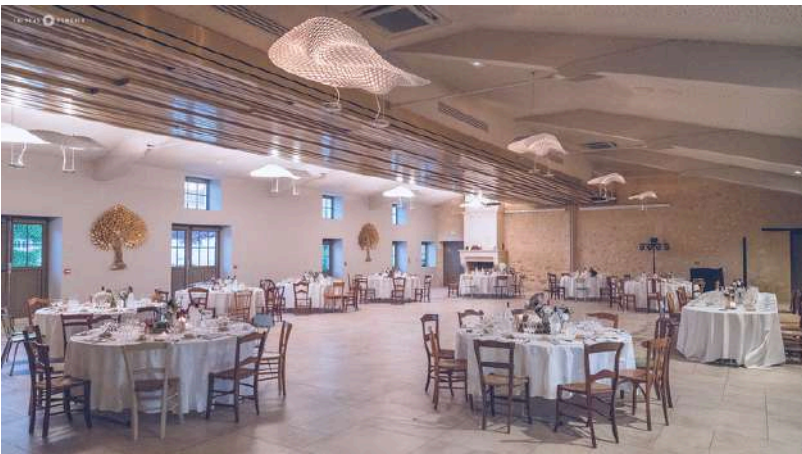

The reception room

The Main Entrance

Bar

Nursery

Catering Space

Layout Example

Layout Example

Outdoor spaces

Indoor Furniture

Head Table
16 people

Round Table
8/10 people

Regina Chair
reinforced seating
leather-like

Elegant quality furniture,
available on site.

- 25 round tables
- 1 head table
- 300 chairs

Outdoor Furniture

Lounge Package

9 pallets sofa + cushions

2 pallet coffee tables

i.e 11m linear seat

Led Package

2 bars, 12 cubes, 4 spheres, 8 high tables,

4 spots controlled with a remote and 16

colors to choose from

Château de Seguin is waiting for you and your family with its fully renovated 530 m² living space furnished with all of the amenities for a pleasant stay.

With 6 bedrooms and their own bathrooms, many spacious rooms (veranda, lounge, games room and reading room, billiard room, large kitchen, dining room), the Château can accommodate up to 13 people.