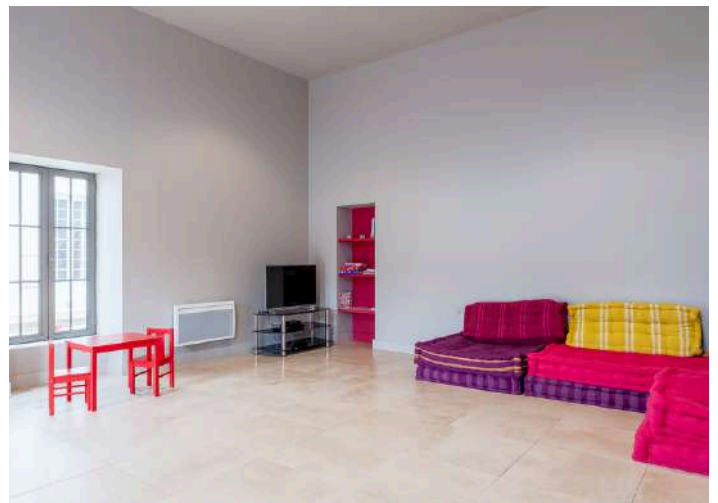

The Main Entrance